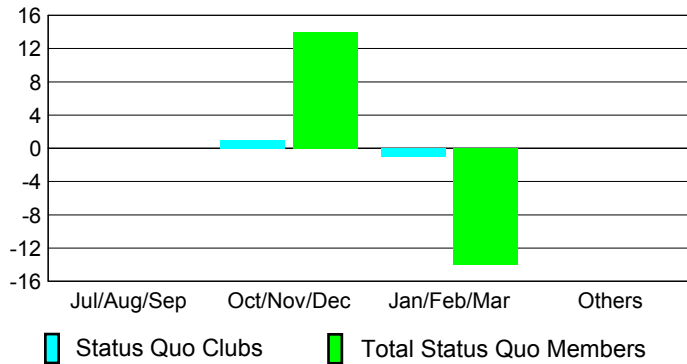

GMT: **KAMLESH JAIN**

Location: **INDIA**

GMT CA: **6**

**CLUBS**

Month	New Club Goal	Actual New Clubs	Actual Dropped Clubs	Gain/Loss of Clubs
<b>2012-2013</b>				
Jul/Aug/Sep	1	1	0	1
Oct/Nov/Dec	2	0	1	-1
Jan/Feb/Mar	1	1	-1	2
Apr/May/June	0	0	1	-1
<b>Totals</b>	<b>4</b>	<b>2</b>	<b>1</b>	<b>1</b>

**Club Results 2012-2013**

Goal, New, Dropped, Gain/Loss

**YTD Status Quo Clubs 2012-2013**

Status Quo Clubs Compared to Status Quo Members

**Club Gain/Loss 2012-2013**

**MEMBERSHIP**

Month	Net Memb Goal	Actual New Memb	Actual Dropped Memb	Gain/Loss of Memb
<b>2012-2013</b>				
Jul/Aug/Sep	70	73	101	-28
Oct/Nov/Dec	120	47	59	-12
Jan/Feb/Mar	75	69	88	-19
Apr/May/June	25	154	351	-197
<b>Totals</b>	<b>290</b>	<b>343</b>	<b>599</b>	<b>-256</b>