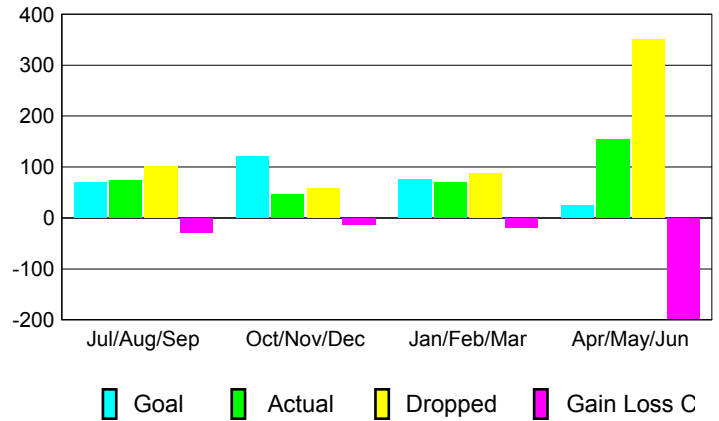

GMT: **KAMLESH JAIN**

Location: **INDIA**

GMT CA: **6**

**CLUBS**

Month	New Club Goal	Actual New Clubs	Actual Dropped Clubs	Gain/Loss of Clubs
<b>2012-2013</b>				
Jul/Aug/Sep	1	1	0	1
Oct/Nov/Dec	2	0	1	-1
Jan/Feb/Mar	1	1	-1	2
Apr/May/June	0	0	1	-1
<b>Totals</b>	<b>4</b>	<b>2</b>	<b>1</b>	<b>1</b>

**Club Results 2012-2013**

Goal, New, Dropped, Gain/Loss

**YTD Status Quo Clubs 2012-2013**

Status Quo Clubs Compared to Status Quo Members

**Club Gain/Loss 2012-2013**

**MEMBERSHIP**

Month	Net Memb Goal	Actual New Memb	Actual Dropped Memb	Gain/Loss of Memb
<b>2012-2013</b>				
Jul/Aug/Sep	70	73	101	-28
Oct/Nov/Dec	120	47	59	-12
Jan/Feb/Mar	75	69	88	-19
Apr/May/June	25	154	351	-197
<b>Totals</b>	<b>290</b>	<b>343</b>	<b>599</b>	<b>-256</b>

**Membership Results 2012-2013**

Goal, New, Dropped, Gain/Loss

**Gender Comparison 2012-2013**

**Membership Gain/Loss 2012-2013**