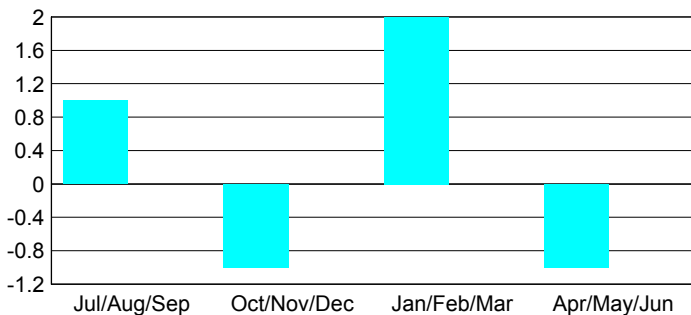

GMT: **KAMLESH JAIN**

Location: **INDIA**

GMT CA: **6**

**CLUBS**

Month	New Club Goal	Actual New Clubs	Actual Dropped Clubs	Gain/Loss of Clubs
<b>2012-2013</b>				
Jul/Aug/Sep	1	1	0	1
Oct/Nov/Dec	2	0	1	-1
Jan/Feb/Mar	1	1	-1	2
Apr/May/June	0	0	1	-1
<b>Totals</b>	<b>4</b>	<b>2</b>	<b>1</b>	<b>1</b>

**Club Results 2012-2013**

Goal, New, Dropped, Gain/Loss

**YTD Status Quo Clubs 2012-2013**

Status Quo Clubs Compared to Status Quo Members

**Club Gain/Loss 2012-2013**

**MEMBERSHIP**

Month	Net Memb Goal	Actual New Memb	Actual Dropped Memb	Gain/Loss of Memb
<b>2012-2013</b>				
Jul/Aug/Sep	70	73	101	-28
Oct/Nov/Dec	120	47	59	-12
Jan/Feb/Mar	75	69	88	-19
Apr/May/June	25	154	351	-197
<b>Totals</b>	<b>290</b>	<b>343</b>	<b>599</b>	<b>-256</b>

**Membership Results 2012-2013**

Goal, New, Dropped, Gain/Loss

**Gender Comparison 2012-2013**

**Membership Gain/Loss 2012-2013**