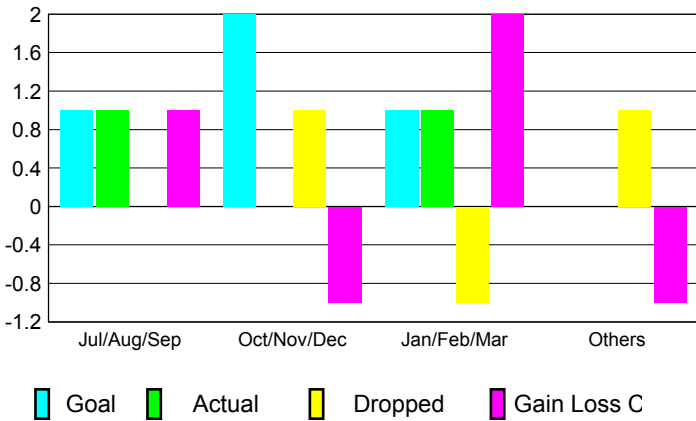

GMT: **KAMLESH JAIN**

Location: **INDIA**

GMT CA: **6**

**CLUBS**

Month	New Club Goal	Actual New Clubs	Actual Dropped Clubs	Gain/Loss of Clubs
<b>2012-2013</b>				
Jul/Aug/Sep	1	1	0	1
Oct/Nov/Dec	2	0	1	-1
Jan/Feb/Mar	1	1	-1	2
Apr/May/June	0	0	1	-1
<b>Totals</b>	<b>4</b>	<b>2</b>	<b>1</b>	<b>1</b>

**Club Results 2012-2013**

Goal, New, Dropped, Gain/Loss

**YTD Status Quo Clubs 2012-2013**

Status Quo Clubs Compared to Status Quo Members

**Club Gain/Loss 2012-2013**

**MEMBERSHIP**

Month	Net Memb Goal	Actual New Memb	Actual Dropped Memb	Gain/Loss of Memb
<b>2012-2013</b>				
Jul/Aug/Sep	70	73	101	-28
Oct/Nov/Dec	120	47	59	-12
Jan/Feb/Mar	75	69	88	-19
Apr/May/June	25	154	351	-197
<b>Totals</b>	<b>290</b>	<b>343</b>	<b>599</b>	<b>-256</b>