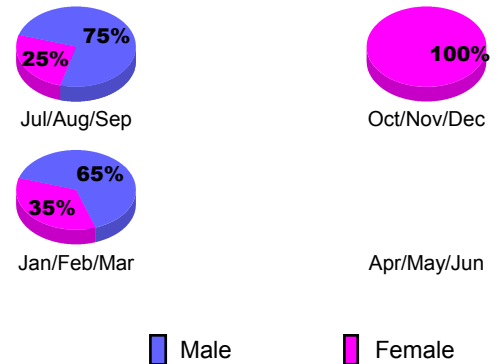

GMT: **KAMLESH JAIN**

Location: **INDIA**

GMT CA: **6**

**CLUBS**

Month	New Club Goal	Actual New Clubs	Actual Dropped Clubs	Gain/Loss of Clubs
<b>2012-2013</b>				
Jul/Aug/Sep	1	1	0	1
Oct/Nov/Dec	2	0	1	-1
Jan/Feb/Mar	1	1	-1	2
Apr/May/June	0	0	1	-1
<b>Totals</b>	<b>4</b>	<b>2</b>	<b>1</b>	<b>1</b>

**Club Results 2012-2013**

Goal, New, Dropped, Gain/Loss

**YTD Status Quo Clubs 2012-2013**

Status Quo Clubs Compared to Status Quo Members

**Club Gain/Loss 2012-2013**

**MEMBERSHIP**

Month	Net Memb Goal	Actual New Memb	Actual Dropped Memb	Gain/Loss of Memb
<b>2012-2013</b>				
Jul/Aug/Sep	70	73	101	-28
Oct/Nov/Dec	120	47	59	-12
Jan/Feb/Mar	75	69	88	-19
Apr/May/June	25	154	351	-197
<b>Totals</b>	<b>290</b>	<b>343</b>	<b>599</b>	<b>-256</b>

**Membership Results 2012-2013**

Goal, New, Dropped, Gain/Loss

**Gender Comparison 2012-2013**

**Membership Gain/Loss 2012-2013**